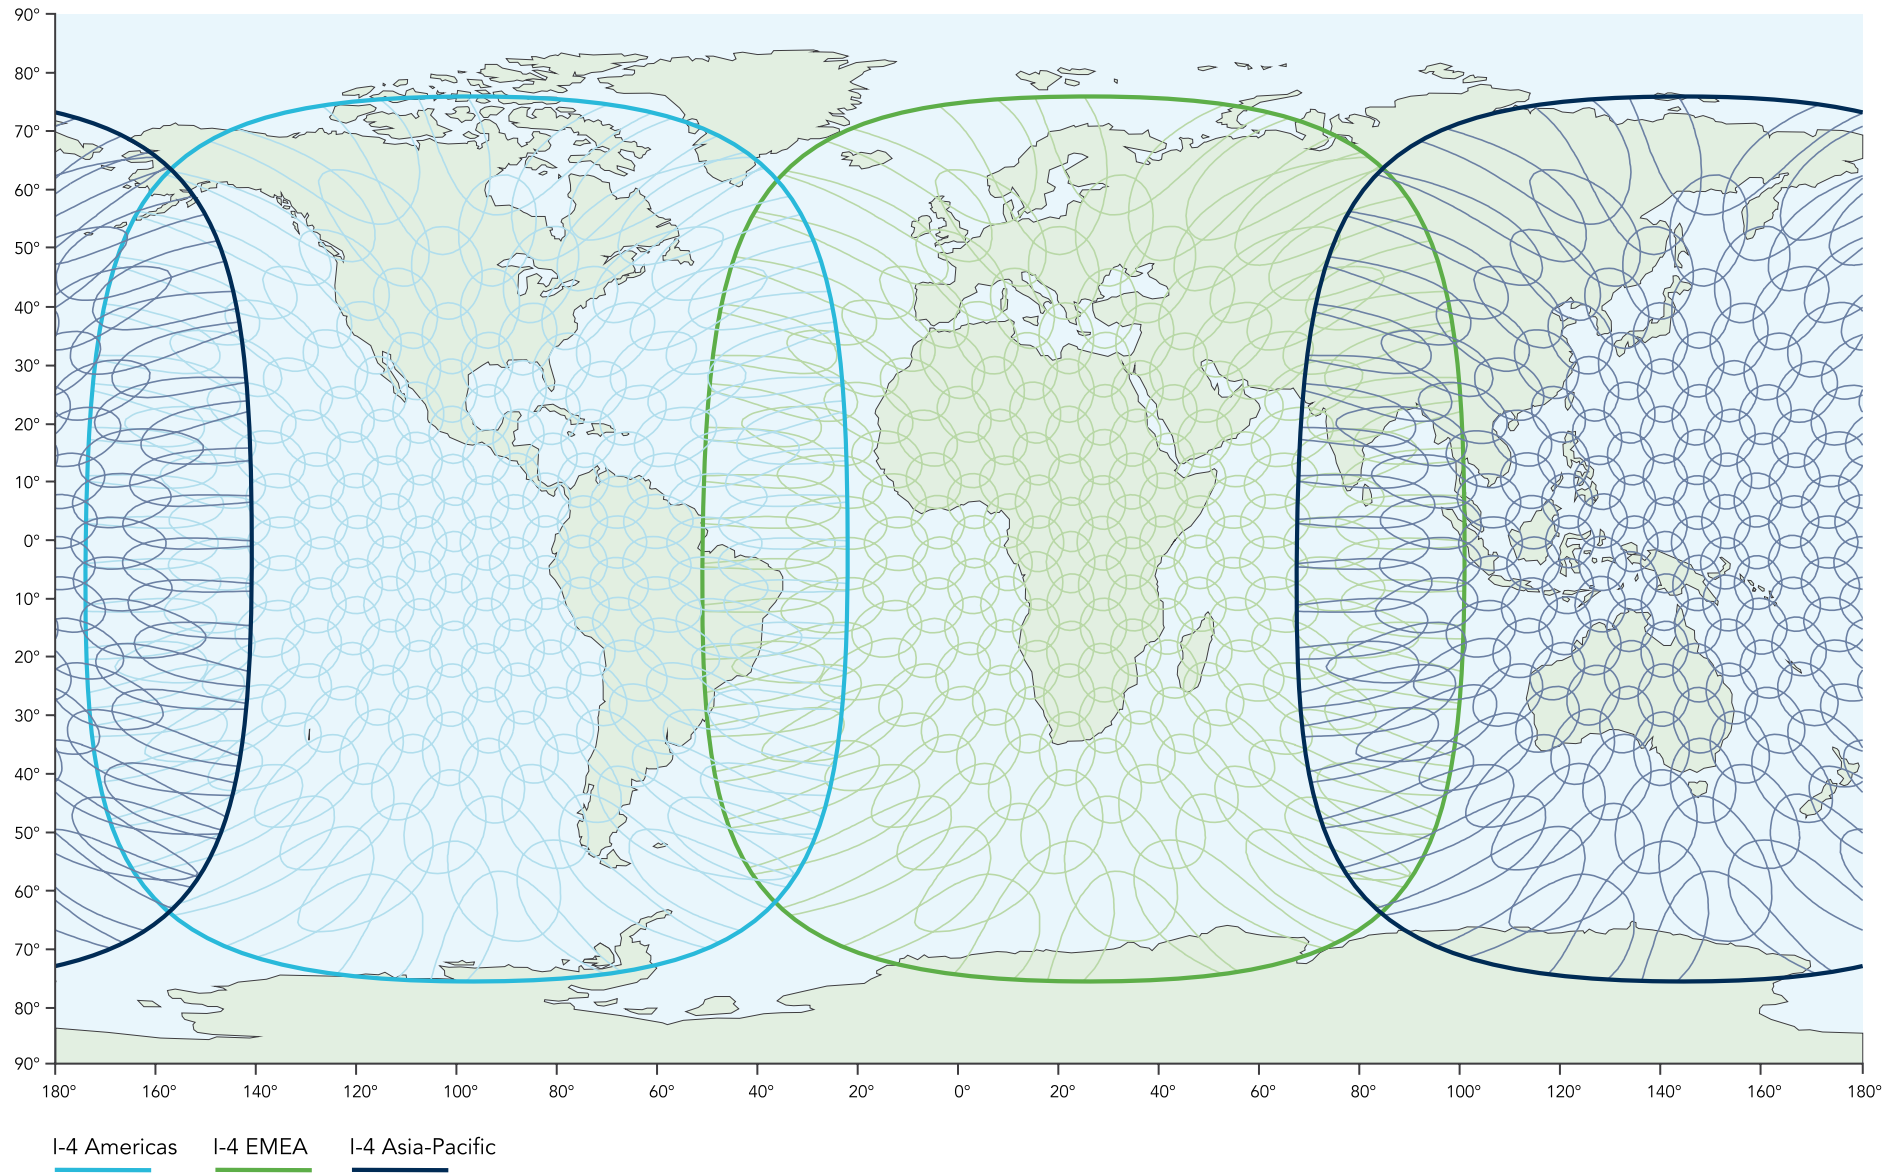

BGAN coverage

This map depicts Inmarsat's expectations of coverage, but does not represent a guarantee of service. The availability of service at the edge of coverage areas fluctuates depending on various conditions. BGAN spot beam coverage February 2009.